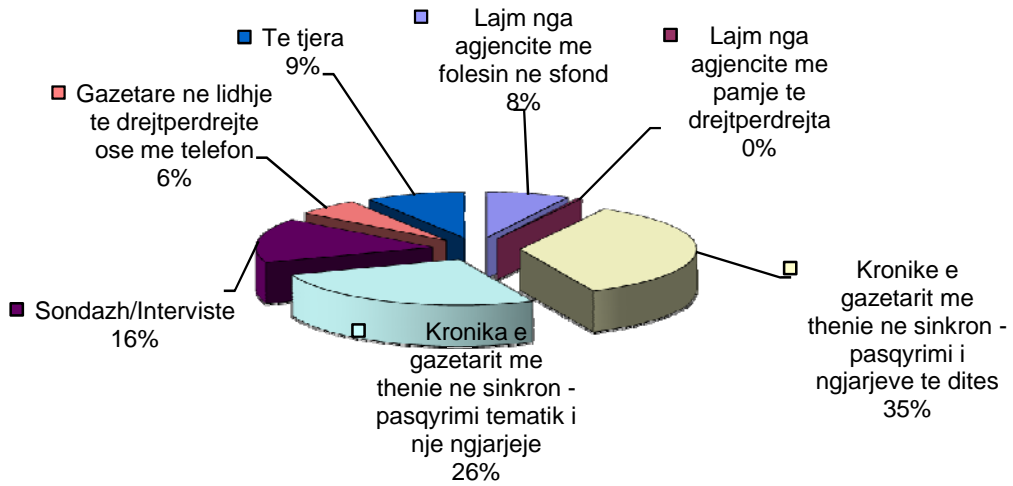

Vleresimi i permbajtjes-orientimit ndaj temes

Forma