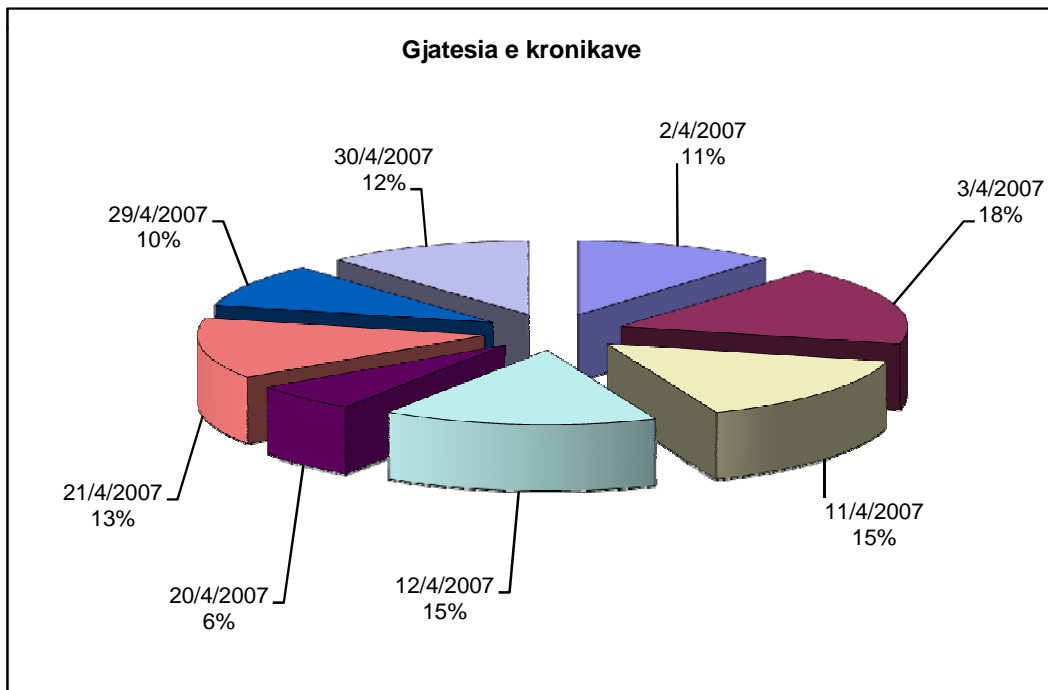

Country Albania Media TVSH - Prime Time News at 20:00										
	TOPIC	LENGTH OF ITEM CONTENT								TOTAL
		2/4/2007	3/4/2007	11/4/2007	12/4/2007	20/4/2007	21/4/2007	29/4/2007	30/4/2007	SECONDS
1	domestic political life	735	323	210	644	261	467	399	649	3688
2	country's international politics		696	813		69		114	106	1798
3	world affairs	176	96	147	626	77	724	193	128	2167
4	war crimes									0
5	economy, finance, business	114	740	345	220	173	226	313	499	2630
6	social protection and healthcare	290	121	209	409		107	57		1193
7	culture and art	242	454	344	185	102		72	139	1538
8	education		275	128	100		59			562
9	science									0
10	ecology		99				238	157	108	602
11	religion			63		183	135			381
12	youth and children									0
13	sport and recreation			63		91	101	96	62	413
14	other	88	42	35	254	40	51	160	203	873
15	other:crime reporting	199		92	79		74			444
TOTAL		1844	2846	2449	2517	996	2182	1561	1894	16289