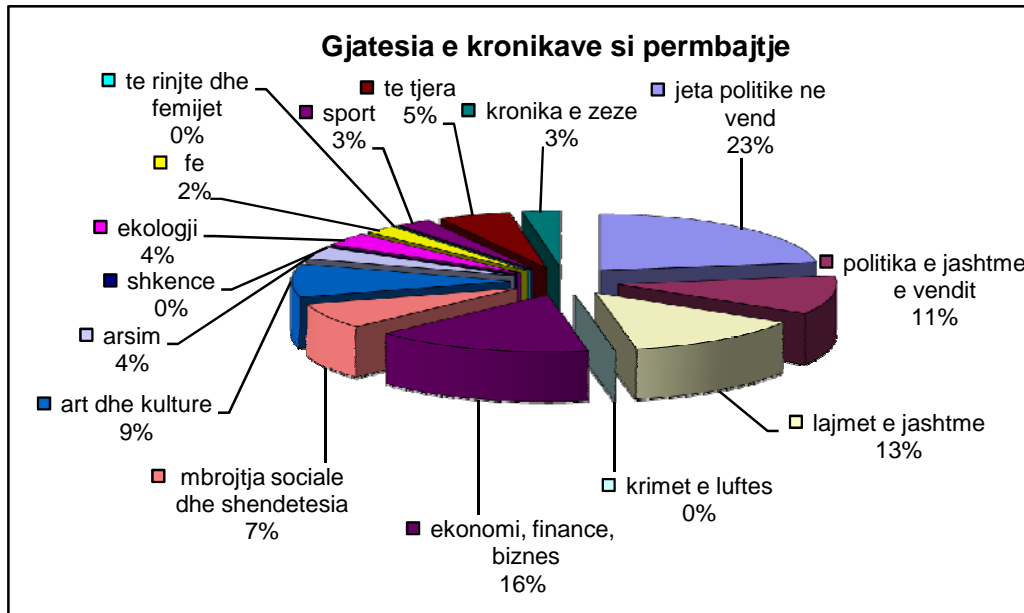

Country Albania Media TVSH - Prime Time News at 20:00										
	TOPIC	LENGTH OF ITEM CONTENT								TOTAL
		2/4/2007	3/4/2007	11/4/2007	12/4/2007	20/4/2007	21/4/2007	29/4/2007	30/4/2007	SECONDS
1	domestic political life	735	323	210	644	261	467	399	649	3688
2	country's international politics		696	813		69		114	106	1798
3	world affairs	176	96	147	626	77	724	193	128	2167
4	war crimes									0
5	economy, finance, business	114	740	345	220	173	226	313	499	2630
6	social protection and healthcare	290	121	209	409		107	57		1193
7	culture and art	242	454	344	185	102		72	139	1538
8	education		275	128	100		59			562
9	science									0
10	ecology		99				238	157	108	602
11	religion			63		183	135			381
12	youth and children									0
13	sport and recreation			63		91	101	96	62	413
14	other	88	42	35	254	40	51	160	203	873
15	other:crime reporting	199		92	79		74			444
TOTAL		1844	2846	2449	2517	996	2182	1561	1894	16289