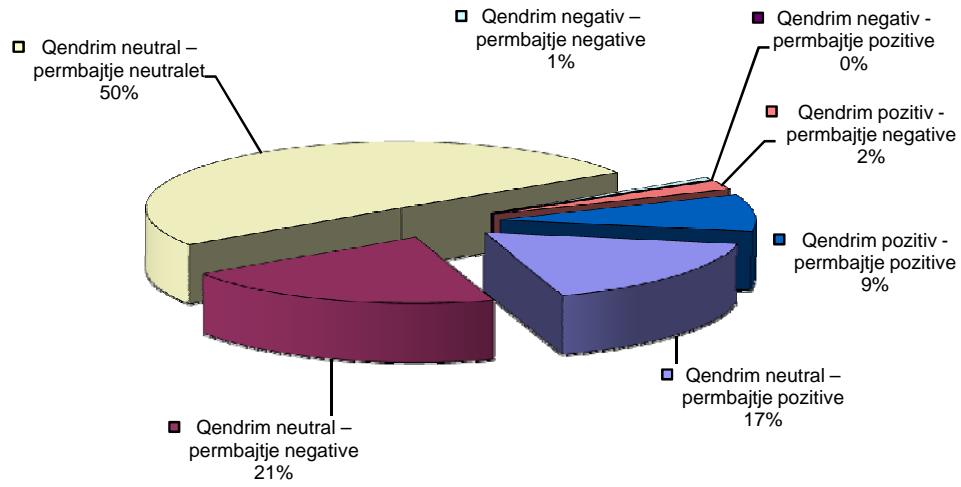

Vleresimi i permbajtjes-orientimit ndaj temes